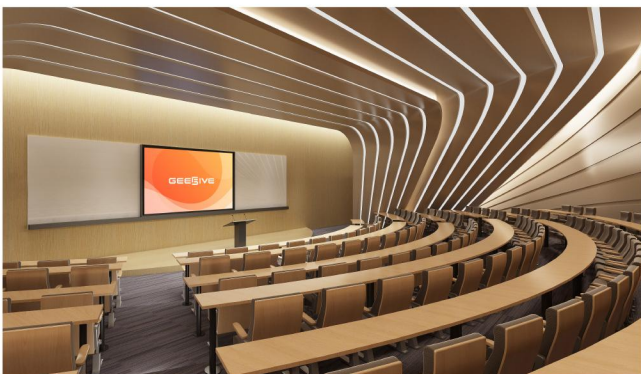

Interactive Integrated Inspired

Transforming Interaction: Anytime, Anywhere.

GEEFIVE HUB

Introducing GEEFIVE HUB:

GEEFIVE HUB is a cutting-edge, all-in-one wireless presentation and collaboration system designed to transform classrooms and meeting rooms into dynamic, interactive spaces. With no need for additional software or complex setups, GEEFIVE HUB empowers educators and professionals to share content wirelessly, collaborate effortlessly, and engage audiences like never before. Whether in schools or corporate environments, GEEFIVE HUB simplifies technology, making it accessible and intuitive for all users.

▲ Effortless Setup and Use

Intuitive design means minimal training is needed—users can start presenting in seconds.

▲ Scalable and Versatile

Adapts to any room size or type, from small classrooms to large conference halls.

Active Learning Room

Small groups collaborate on projects, sharing their screens to a central display.

Interactive Computer Lab

Hands-on training sessions where instructors demonstrate software wirelessly.

Professional Skills Classroom

Vocational training with integrated tools for real-time demonstrations.

Advanced Lecture Hall

Large-scale presentations with multimedia support and live broadcasting.

Smart Conference Room